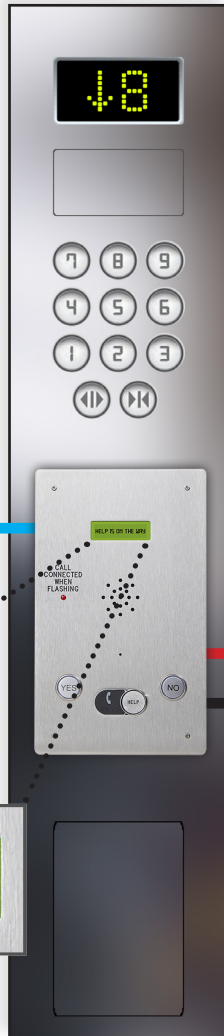

## System Diagram - Simplex High-Rise

### ELEVATOR CAB

Camera positioned to view entire floor

LCD displays messages from the operator

HELP IS ON THE WAY