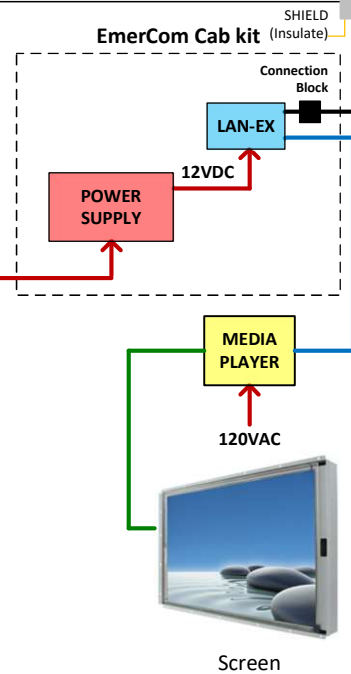

MACHINE ROOM

W007 Typical 6xLANEX kit R2.pdf

ELEVATOR CAB

		Page 1/1	
		REV	2
DESCRIPTION	LAN-EX typical wiring kit (6 Cabs)		
AUTHOR	support@emercom.ca		
UPDATED	August 9, 2020		
LEGEND			
	18 AWG		DISPLAY CABLE
	CAT-6 or CAT-5E		STP