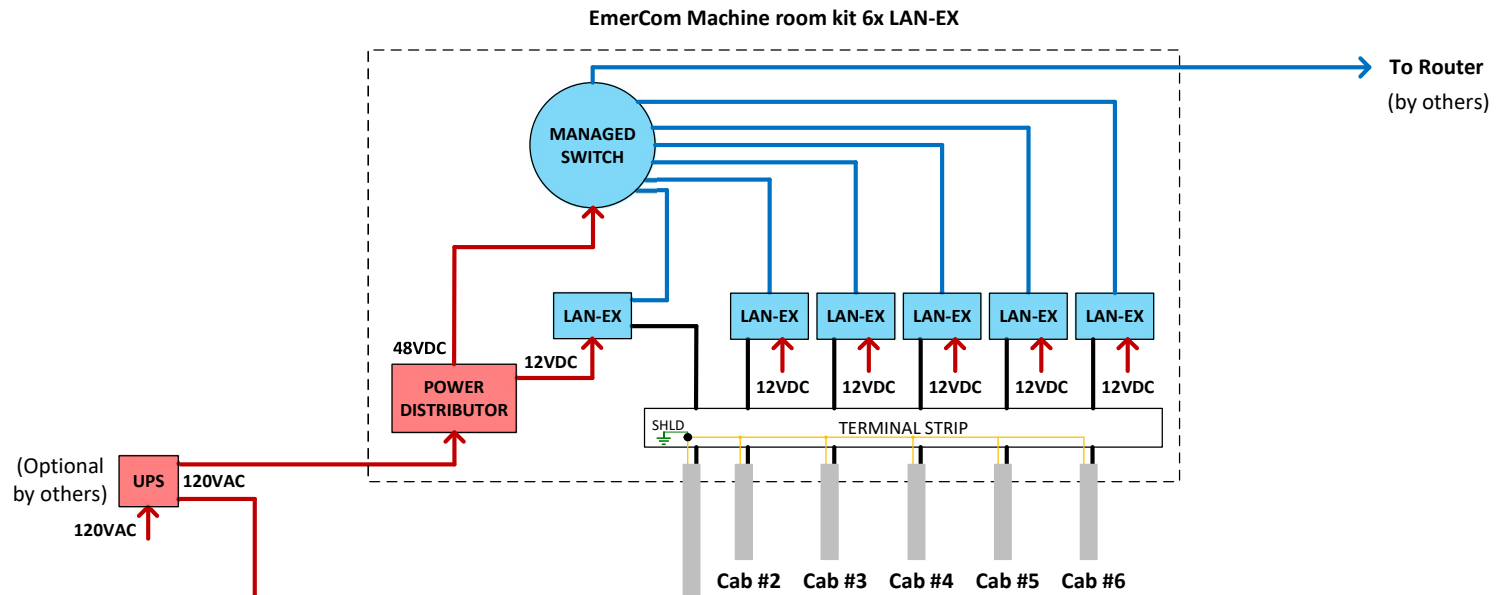

MACHINE ROOM

W007 Typical 6xLANEX kit R2.pdf

ELEVATOR CAB

		Page 1/1	
		REV	2
DESCRIPTION	LAN-EX typical wiring kit (6 Cabs)		
AUTHOR	support@emercom.ca		
UPDATED	August 9, 2020		
LEGEND			
	18 AWG		DISPLAY CABLE
	CAT-6 or CAT-5E		STP